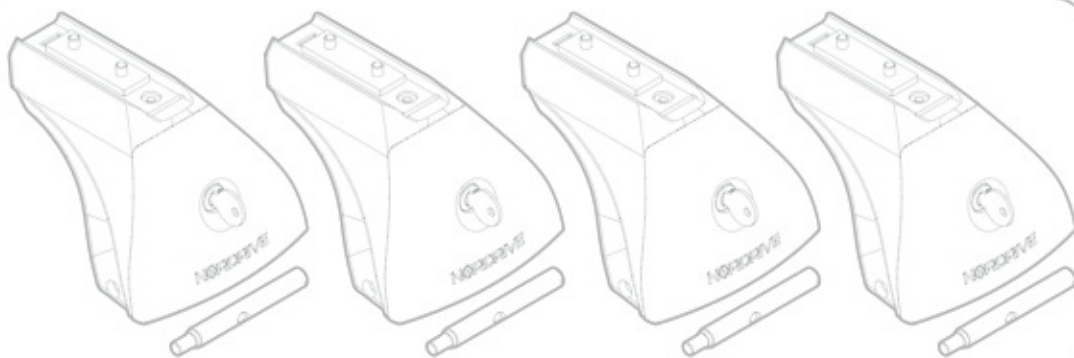

AUDI A3
SPORTBACK
(no profilo)

Art.
N21039

C

Art. **N20001**

B

Art. **N15021**

A

ACCIAIO
Steel

Art. **N15026**

A

ALLUMINIO
Aluminium

 +  +  = max: **60kg**
5,5kg

max:
???kg

Safety regulations

AUDI A3
SPORTBACK
(no profilo)

Art. **N21039**