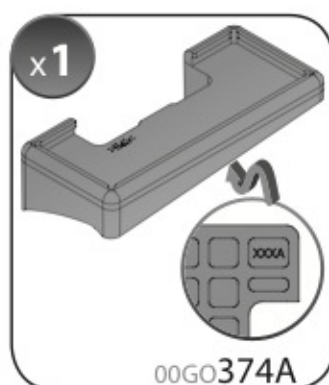

Art. **N15026**

A

ALLUMINIO
Aluminium

 +  +  = max: **60kg**
5,5kg

max:
???kg

Safety regulations

AUDI A3
SPORTBACK
(no profilo)

Art. **N21039**