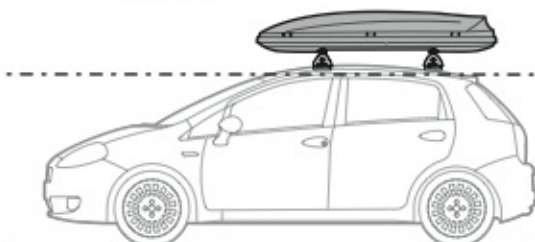

Art. **N15026**

A

ALLUMINIO
Aluminium

 +  +  = max: **60kg**
5,5kg

max:
???kg

Safety regulations

AUDI A3
SPORTBACK
(no profilo)

Art. **N21039**