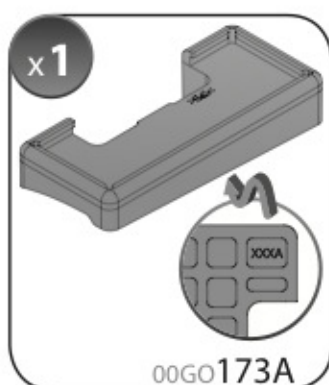

Art. **N15026**

A

ALLUMINIO
Aluminium

 +  +  = max: **60kg**
5,5kg

max:
???kg

Safety regulations

AUDI A3
SPORTBACK
(no profilo)

Art. **N21039**