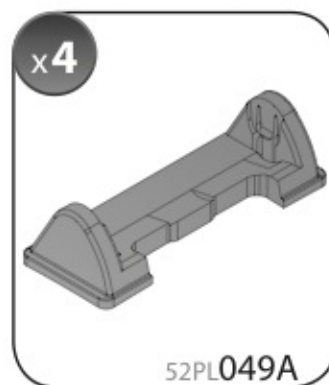

Art. **N15026**

A

ALLUMINIO
Aluminium

 +  +  = max: **60kg**
5,5kg

max:
???kg

Safety regulations

AUDI A3
SPORTBACK
(no profilo)

Art. **N21039**