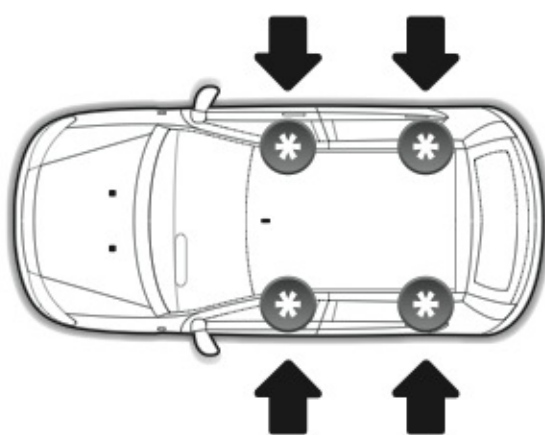

Art. **N15026**

A

ALLUMINIO
Aluminium

 +  +  = max: **60kg**
5,5kg

max:
???kg

Safety regulations

AUDI A3
SPORTBACK
(no profilo)

Art. **N21039**