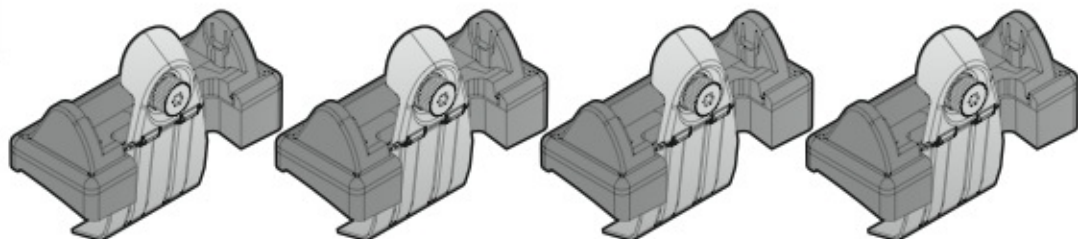

AUDI A3
SPORTBACK
(no profilo)

Art.
N21039

C

Art. **N20001**

B

Art. **N15021**

A

ACCIAIO
Steel

Art. **N15026**

A

ALLUMINIO
Aluminium

 +  +  = max: **60kg**
5,5kg

max:
???kg

Safety regulations

AUDI A3
SPORTBACK
(no profilo)

Art. **N21039**