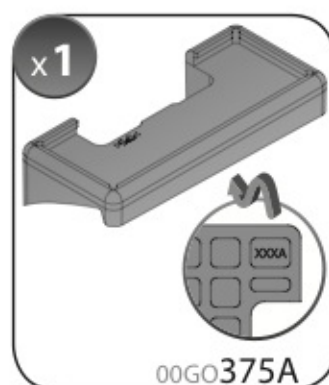

Art. **N15026**

A

ALLUMINIO
Aluminium

 +  +  = max: **60kg**
5,5kg

max:
???kg

Safety regulations

AUDI A3
SPORTBACK
(no profilo)

Art. **N21039**