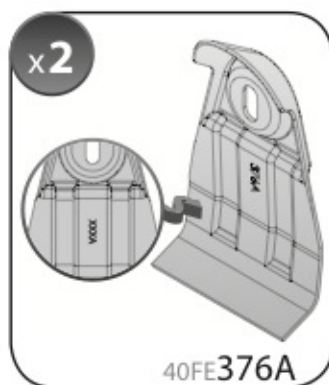

Art. **N15026**

A

ALLUMINIO
Aluminium

 +  +  = max: **60kg**
5,5kg

max:
???kg

Safety regulations

AUDI A3
SPORTBACK
(no profilo)

Art. **N21039**