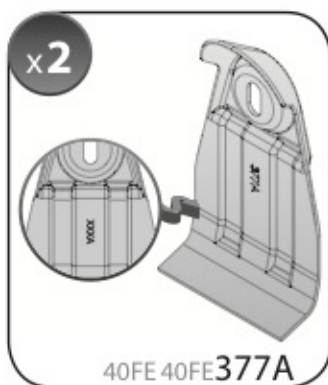

Art. **N15026**

A

ALLUMINIO
Aluminium

 +  +  = max: **60kg**
5,5kg

max:
???kg

Safety regulations

AUDI A3
SPORTBACK
(no profilo)

Art. **N21039**