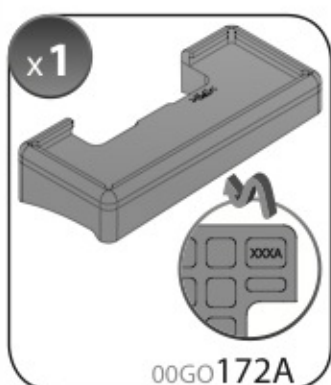

Art. **N15026**

A

ALLUMINIO
Aluminium

 +  +  = max: **60kg**
5,5kg

max:
???kg

Safety regulations

AUDI A3
SPORTBACK
(no profilo)

Art. **N21039**