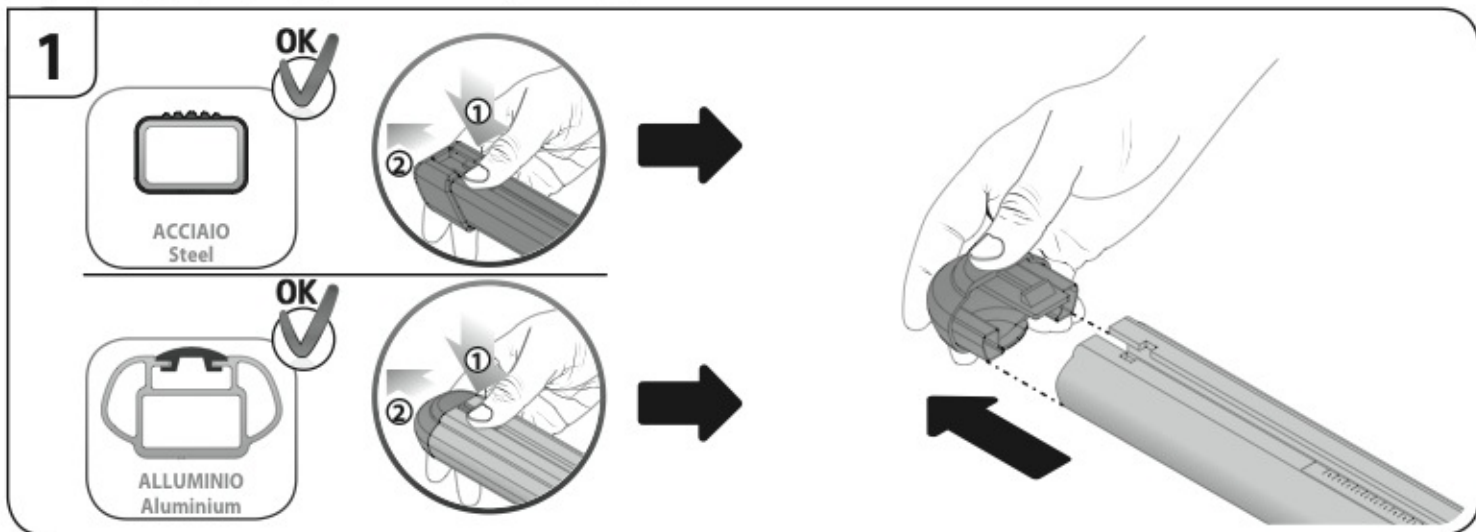

Art. **N15026**

A

ALLUMINIO
Aluminium

 +  +  = max: **60kg**
5,5kg

max:
???kg

Safety regulations

AUDI A3
SPORTBACK
(no profilo)

Art. **N21039**