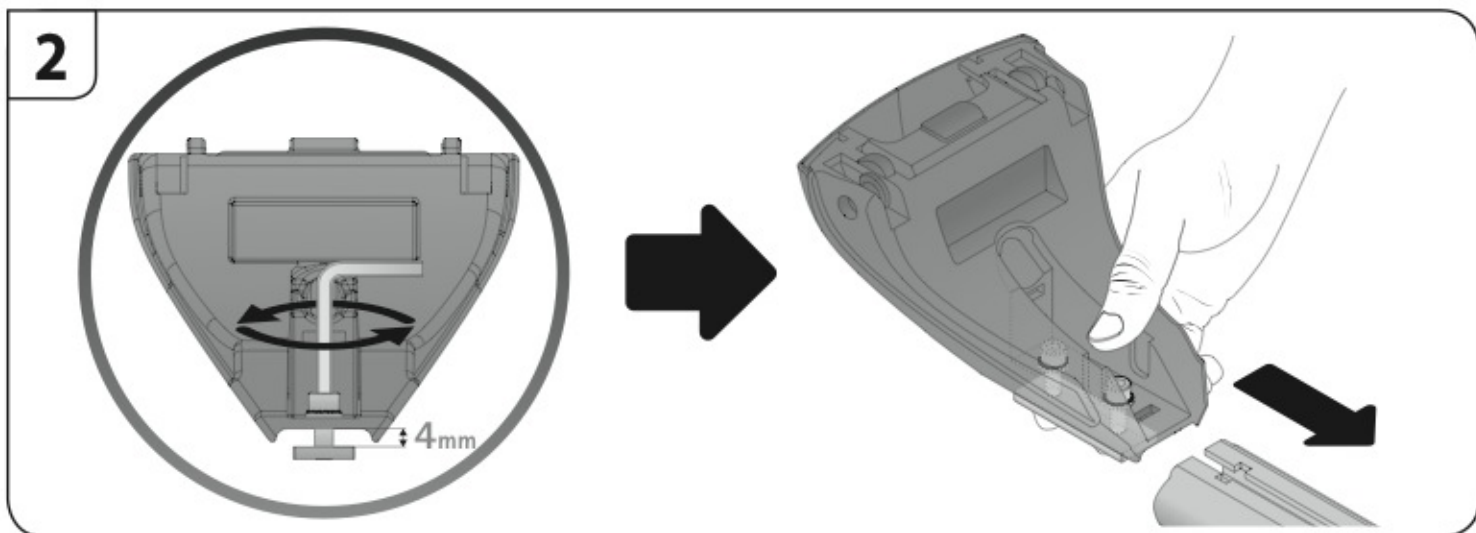

Art. **N15026**

A

ALLUMINIO
Aluminium

 +  +  = max: **60kg**
5,5kg

max:
???kg

Safety regulations

AUDI A3
SPORTBACK
(no profilo)

Art. **N21039**