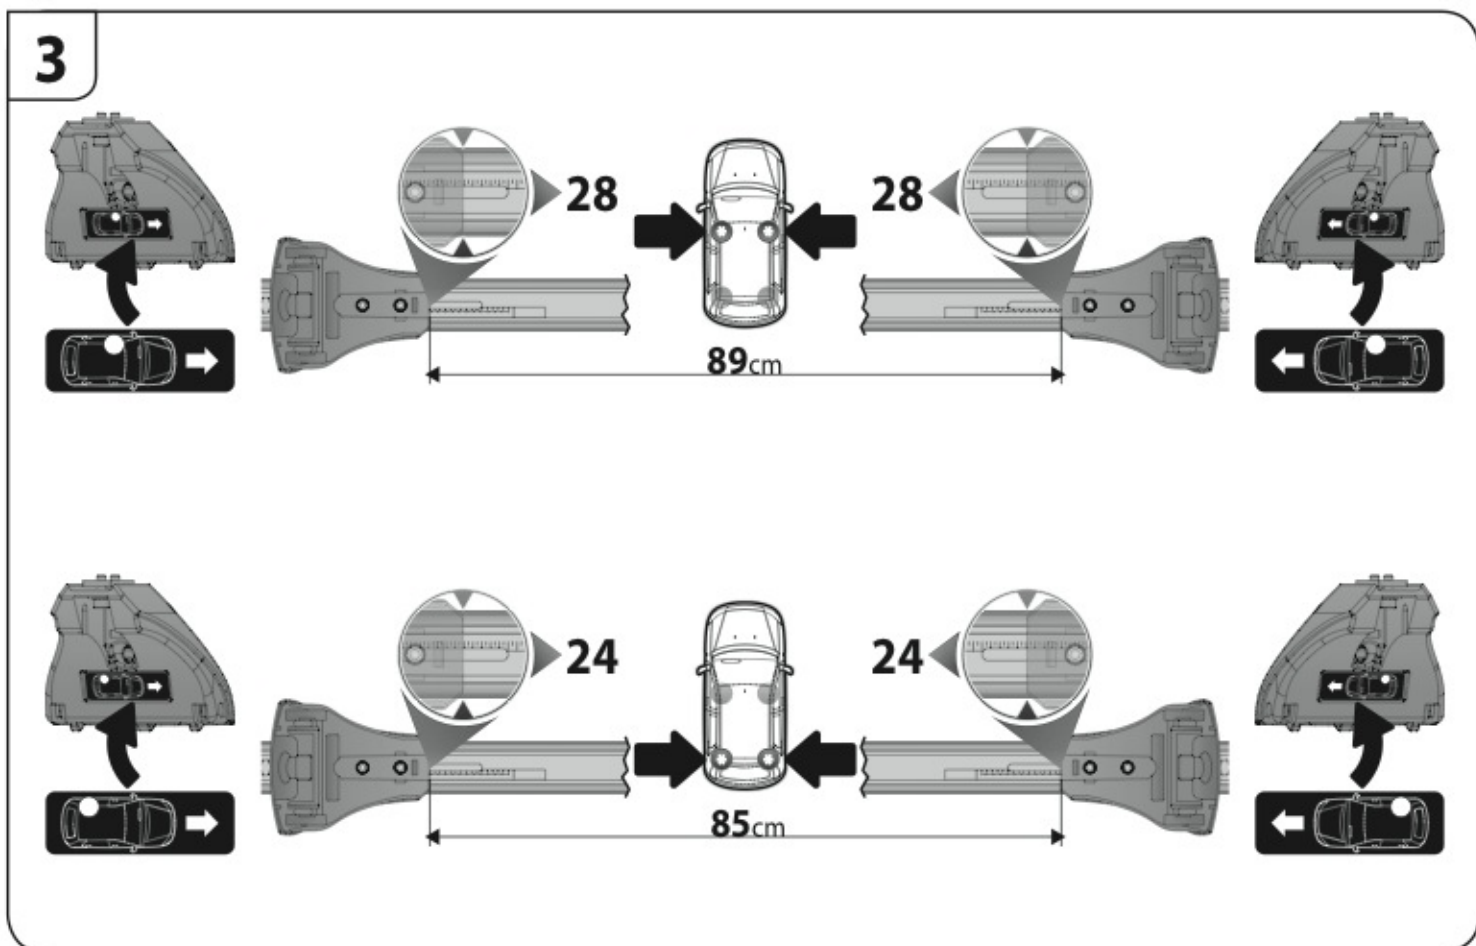

Art. **N15026**

A

ALLUMINIO
Aluminium

 +  +  = max: **60kg**
5,5kg

max:
???kg

Safety regulations

AUDI A3
SPORTBACK
(no profilo)

Art. **N21039**